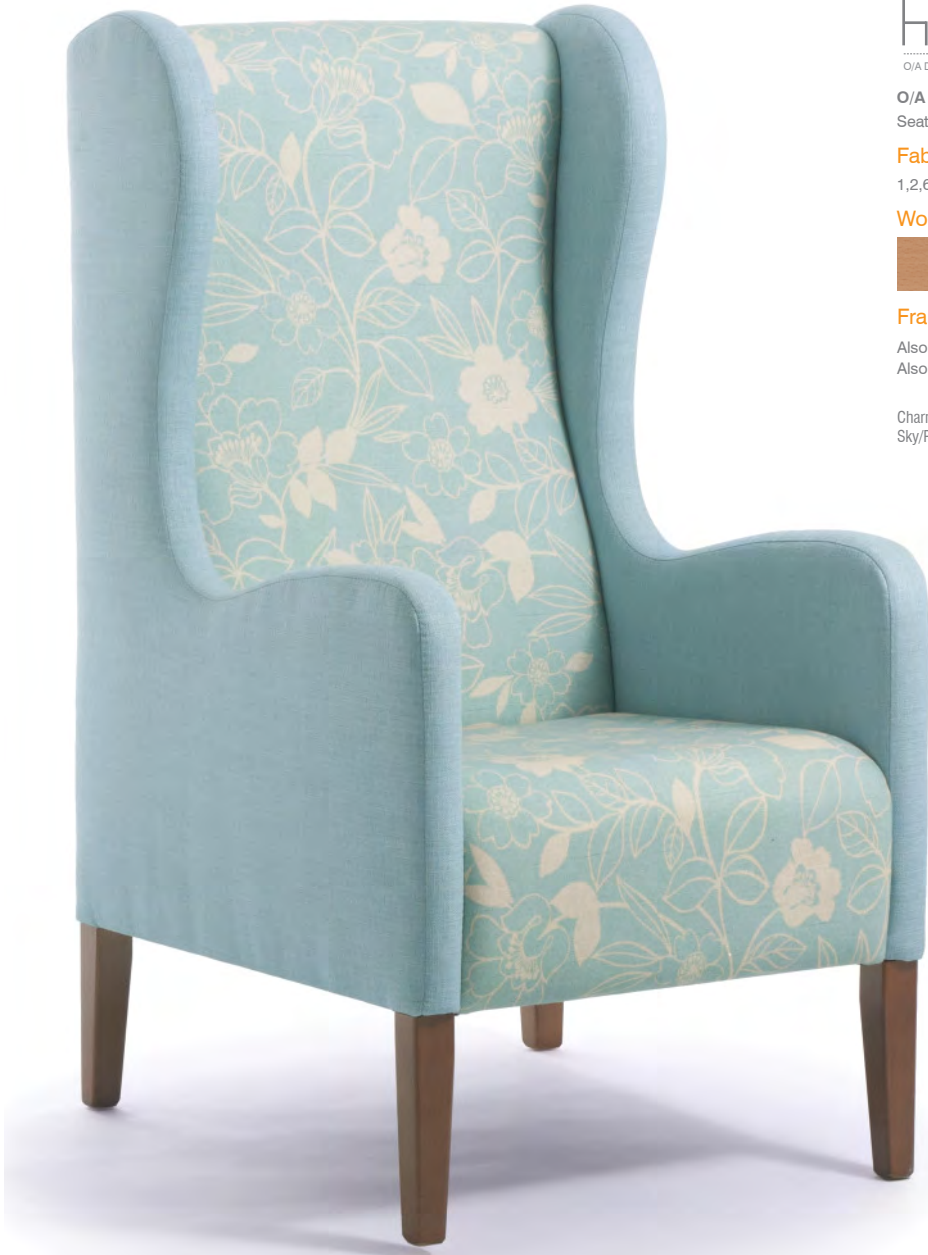

Classic Charnwood & Arden

Charnwood Armchair

Dimensions based on standard leg

O/A H 1165 **O/A D** 780 **O/A W** 610 **SH** 460
Seat height options: 405 & 510

Fabric options

1,2,6

Wood finish options

Frame options

Also available with reinforced frame
Also available as a 2 seater

Charnwood armchair upholstered in Panaz Highland Sky/Panaz W07 Monaco Duck Egg (fabric option 2)